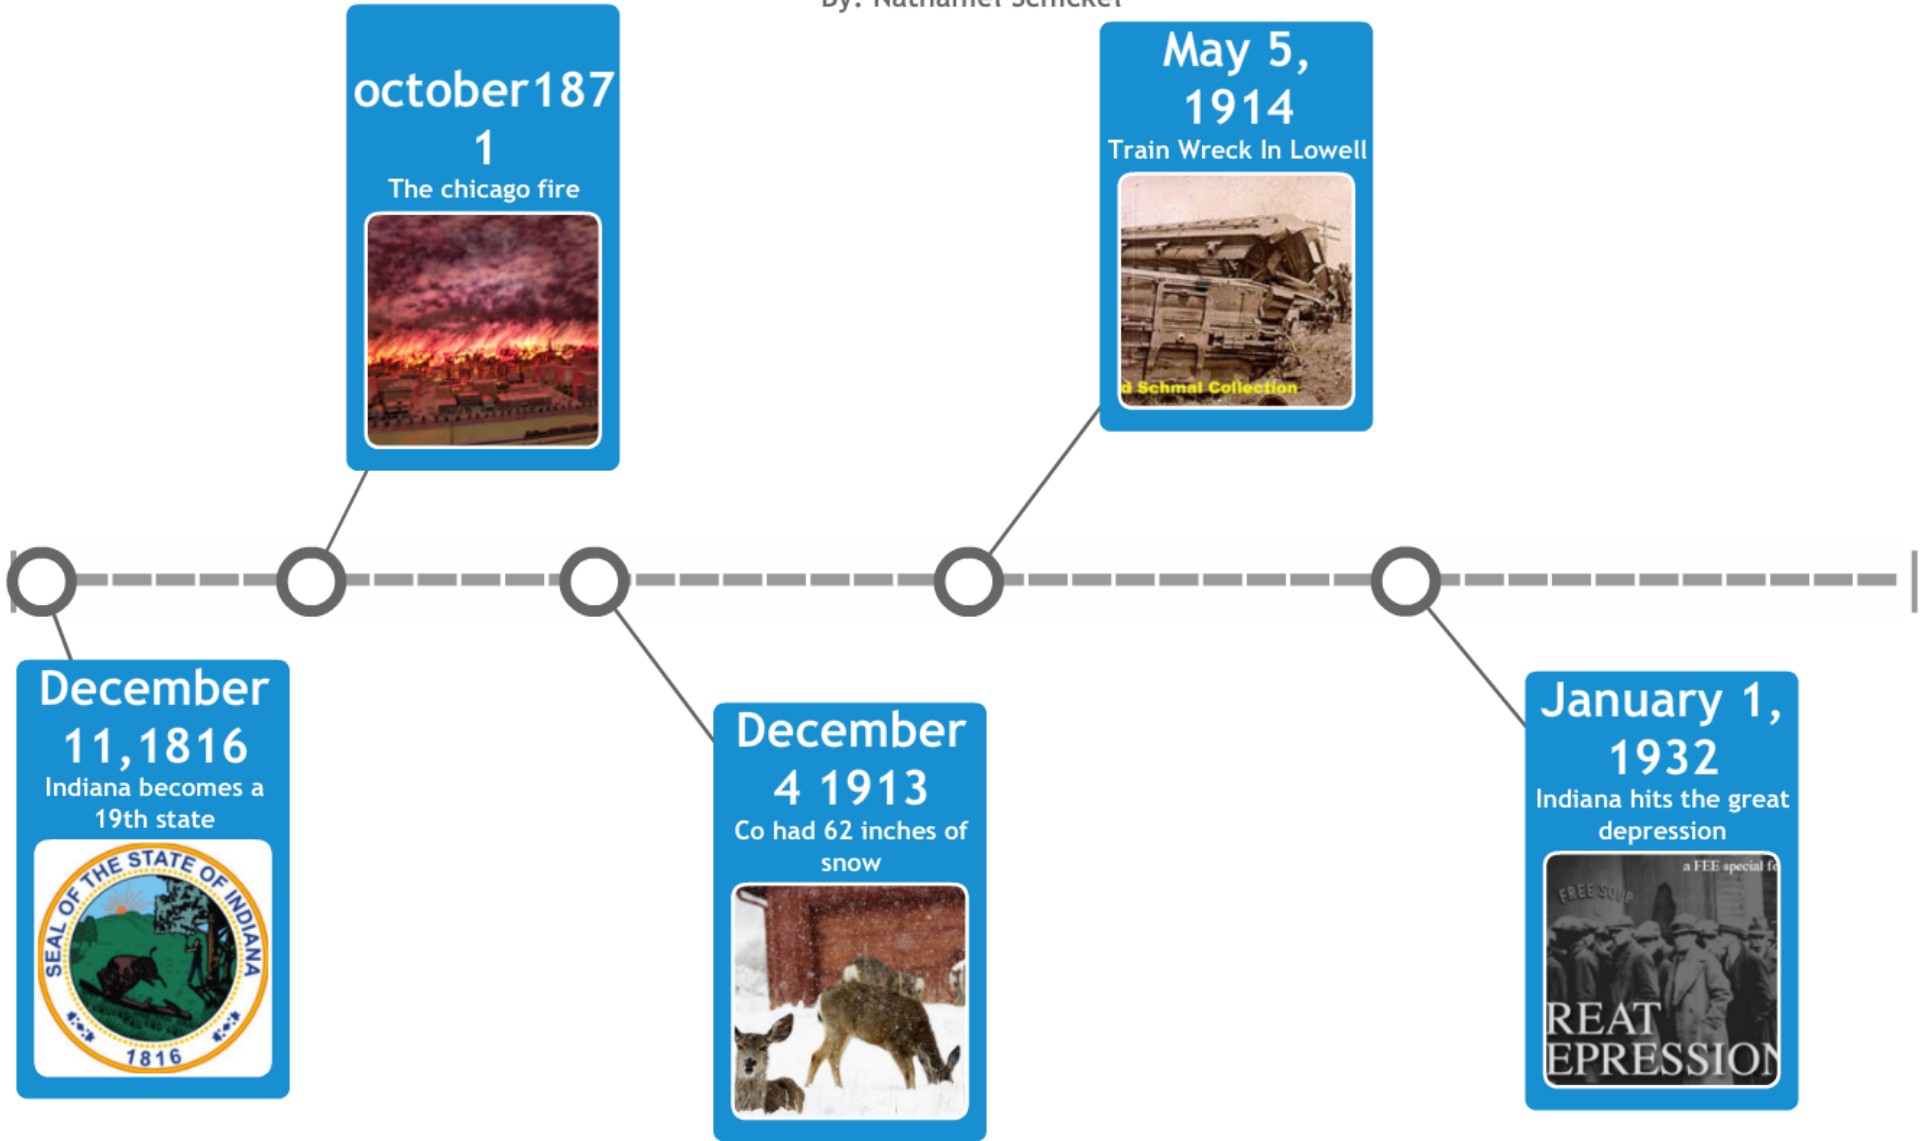

# TIMELINE

## Our Regions Timeline

By: Nathaniel Schickel

### Items:

---

- **December 11, 1816**  
Indiana becomes the 19th state of the union
- **october 1871**  
The Chicago fire burned down half the city
- **December 4 1913**  
Colorado in 1913 it had 63 inches of snow
- **May 5, 1914**  
A train wreck occurred on the train tracks in Lowell. Part of the wreckage is buried underground at what is now Liberty Park.
- **January 1, 1932**  
The Great Depression hits Indiana. One fourth of Indiana's workforce is unemployed.